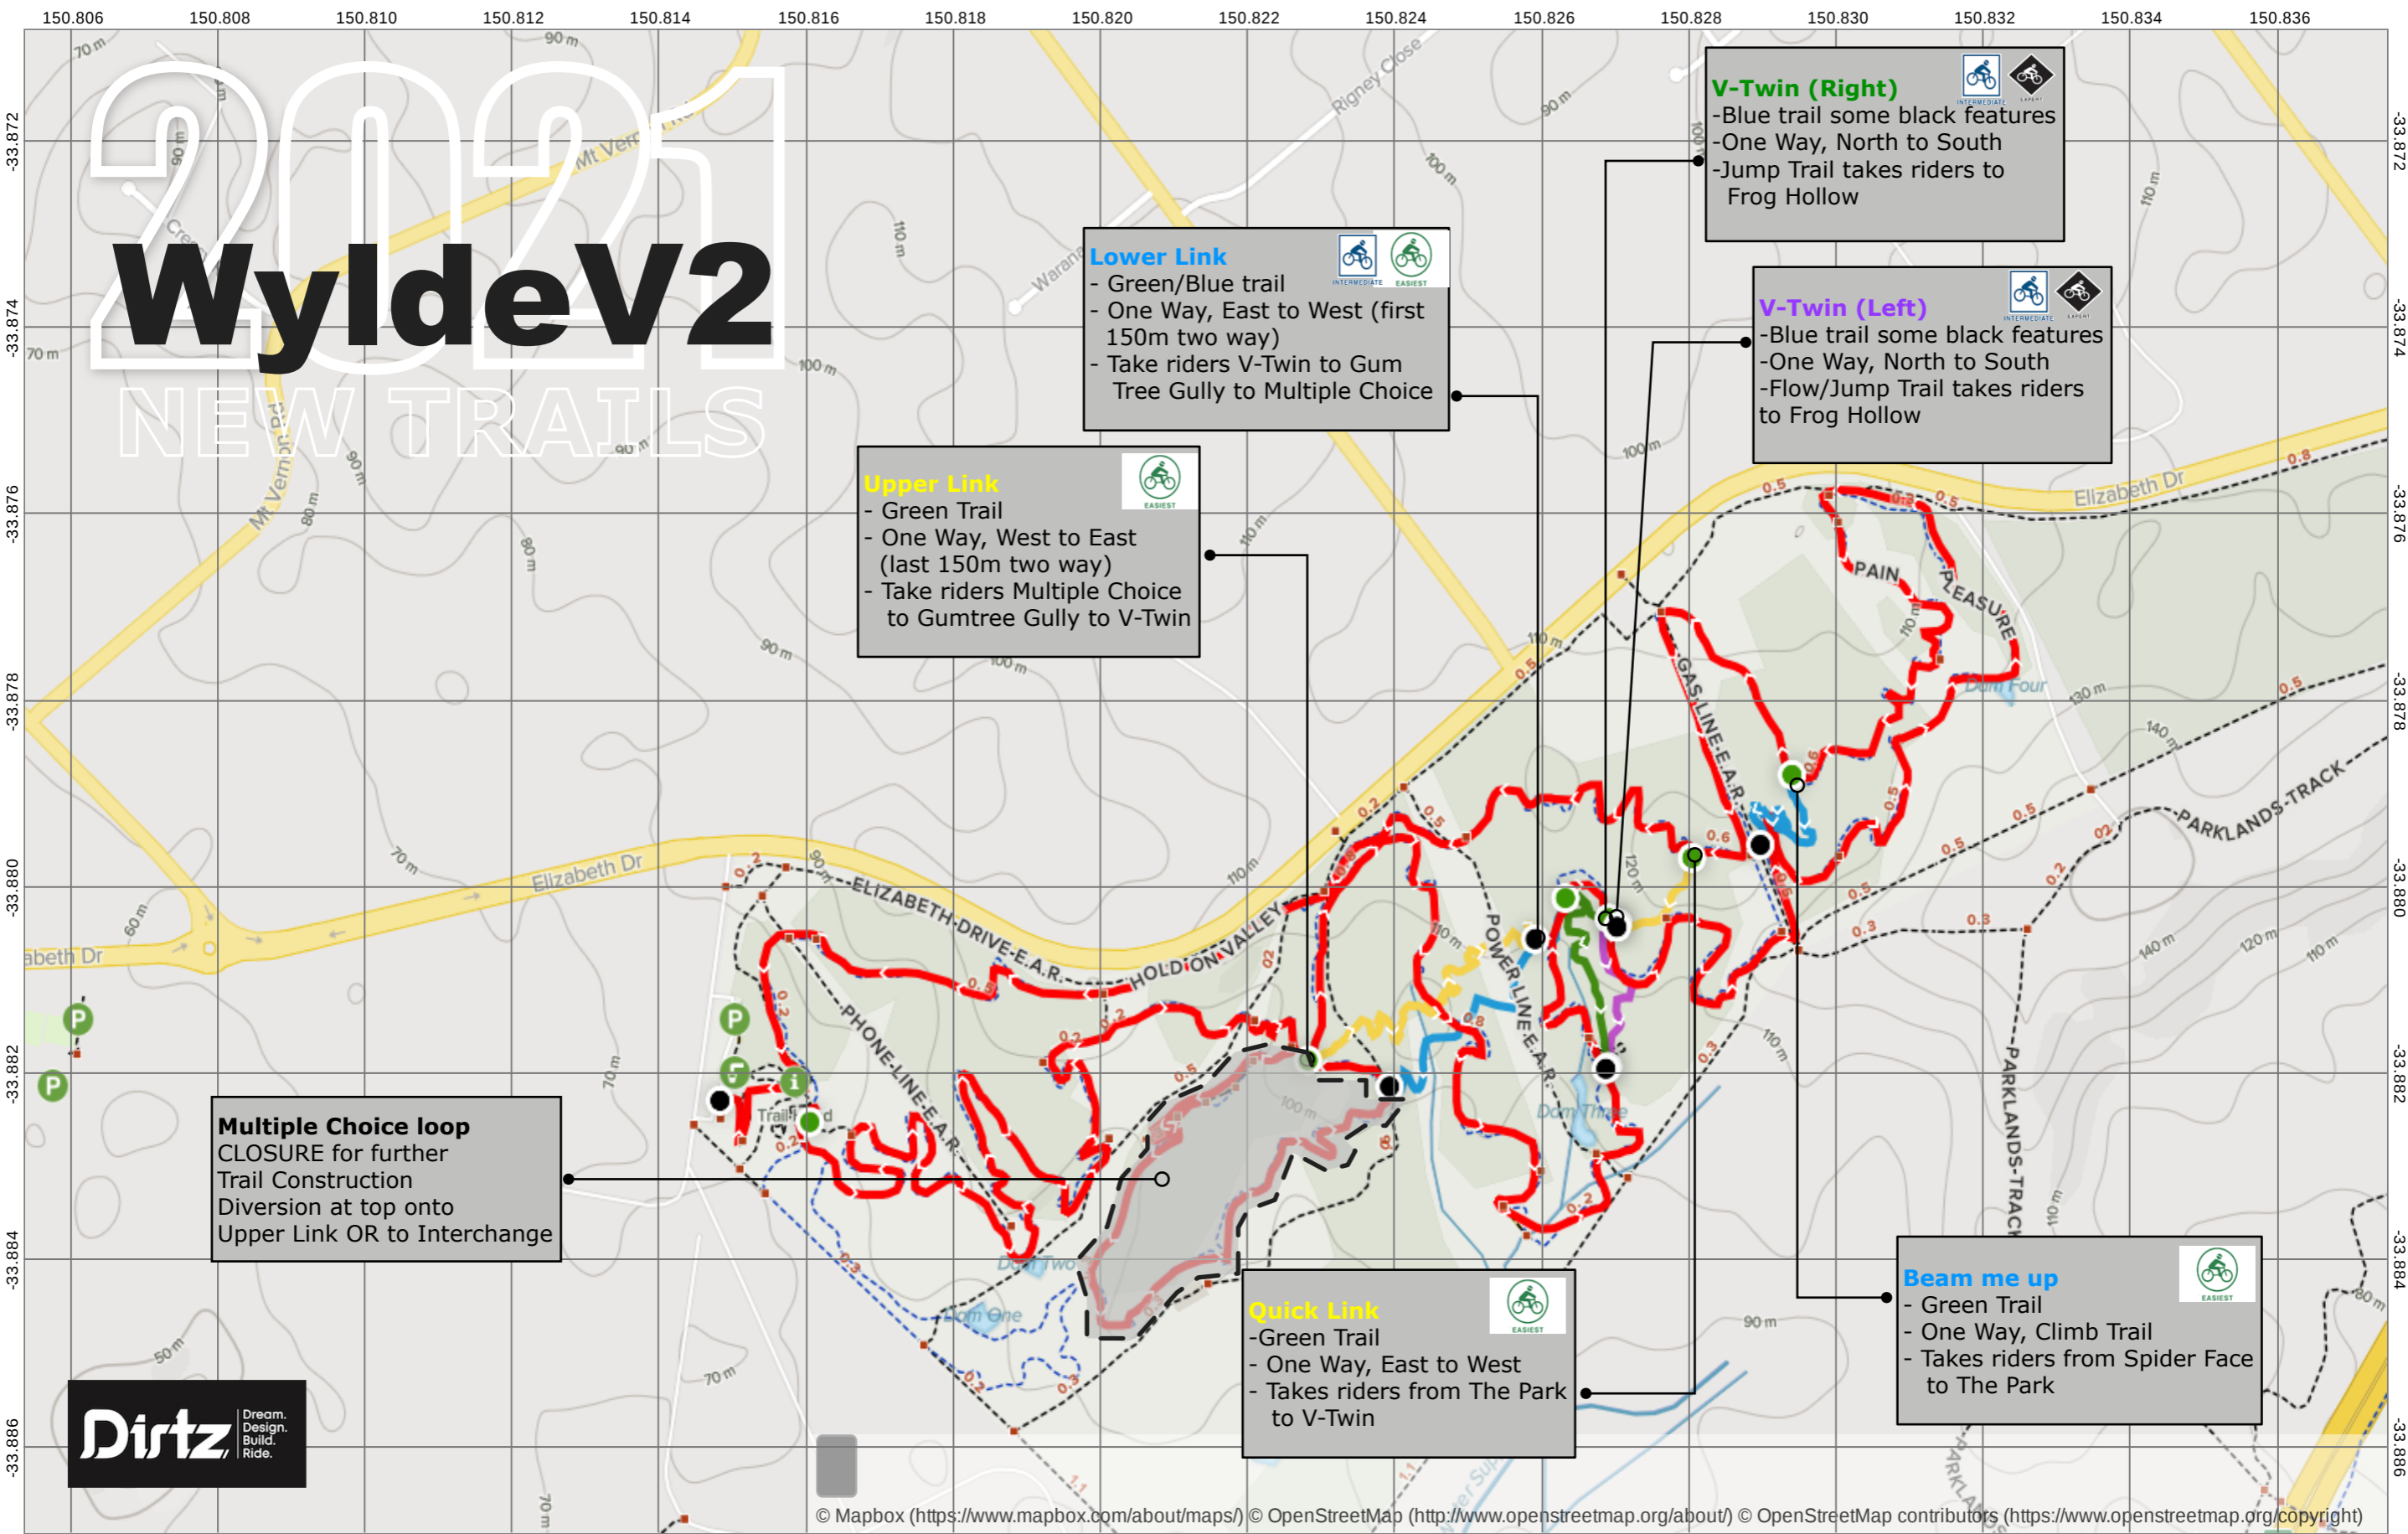

2021 WyldeV2

NEW TRAILS

© Mapbox (https://www.mapbox.com/about/maps/) © OpenStreetMap (http://www.openstreetmap.org/about/) © OpenStreetMap contributors (https://www.openstreetmap.org/copyright)

MN
 12.3°E
 4/26/21